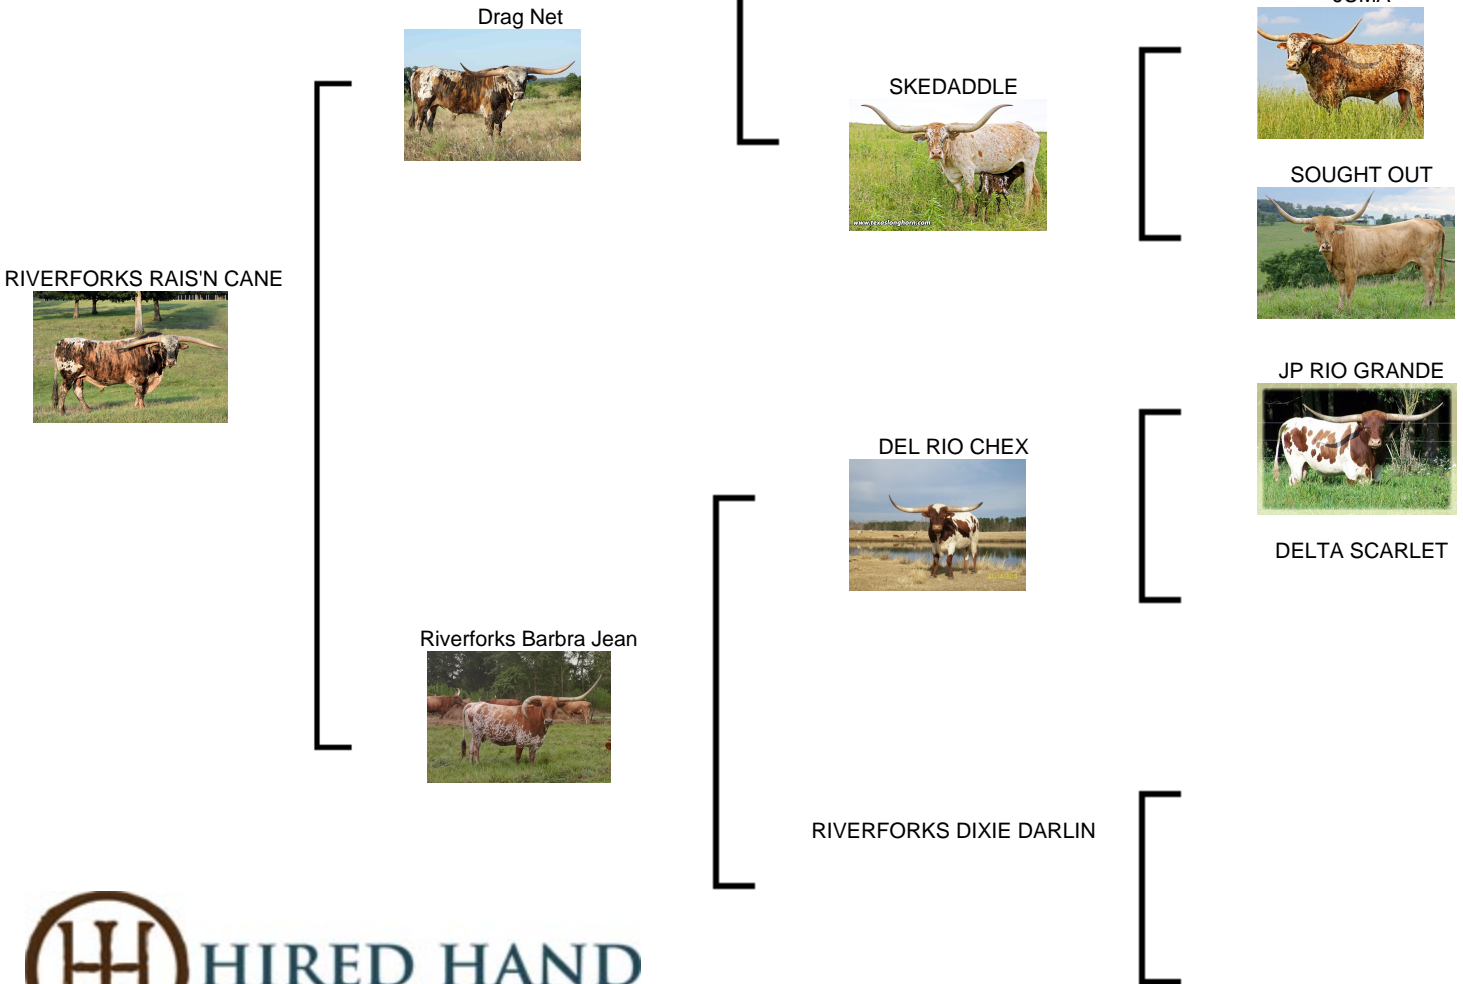

<http://www.hiredhandsoftware.com>